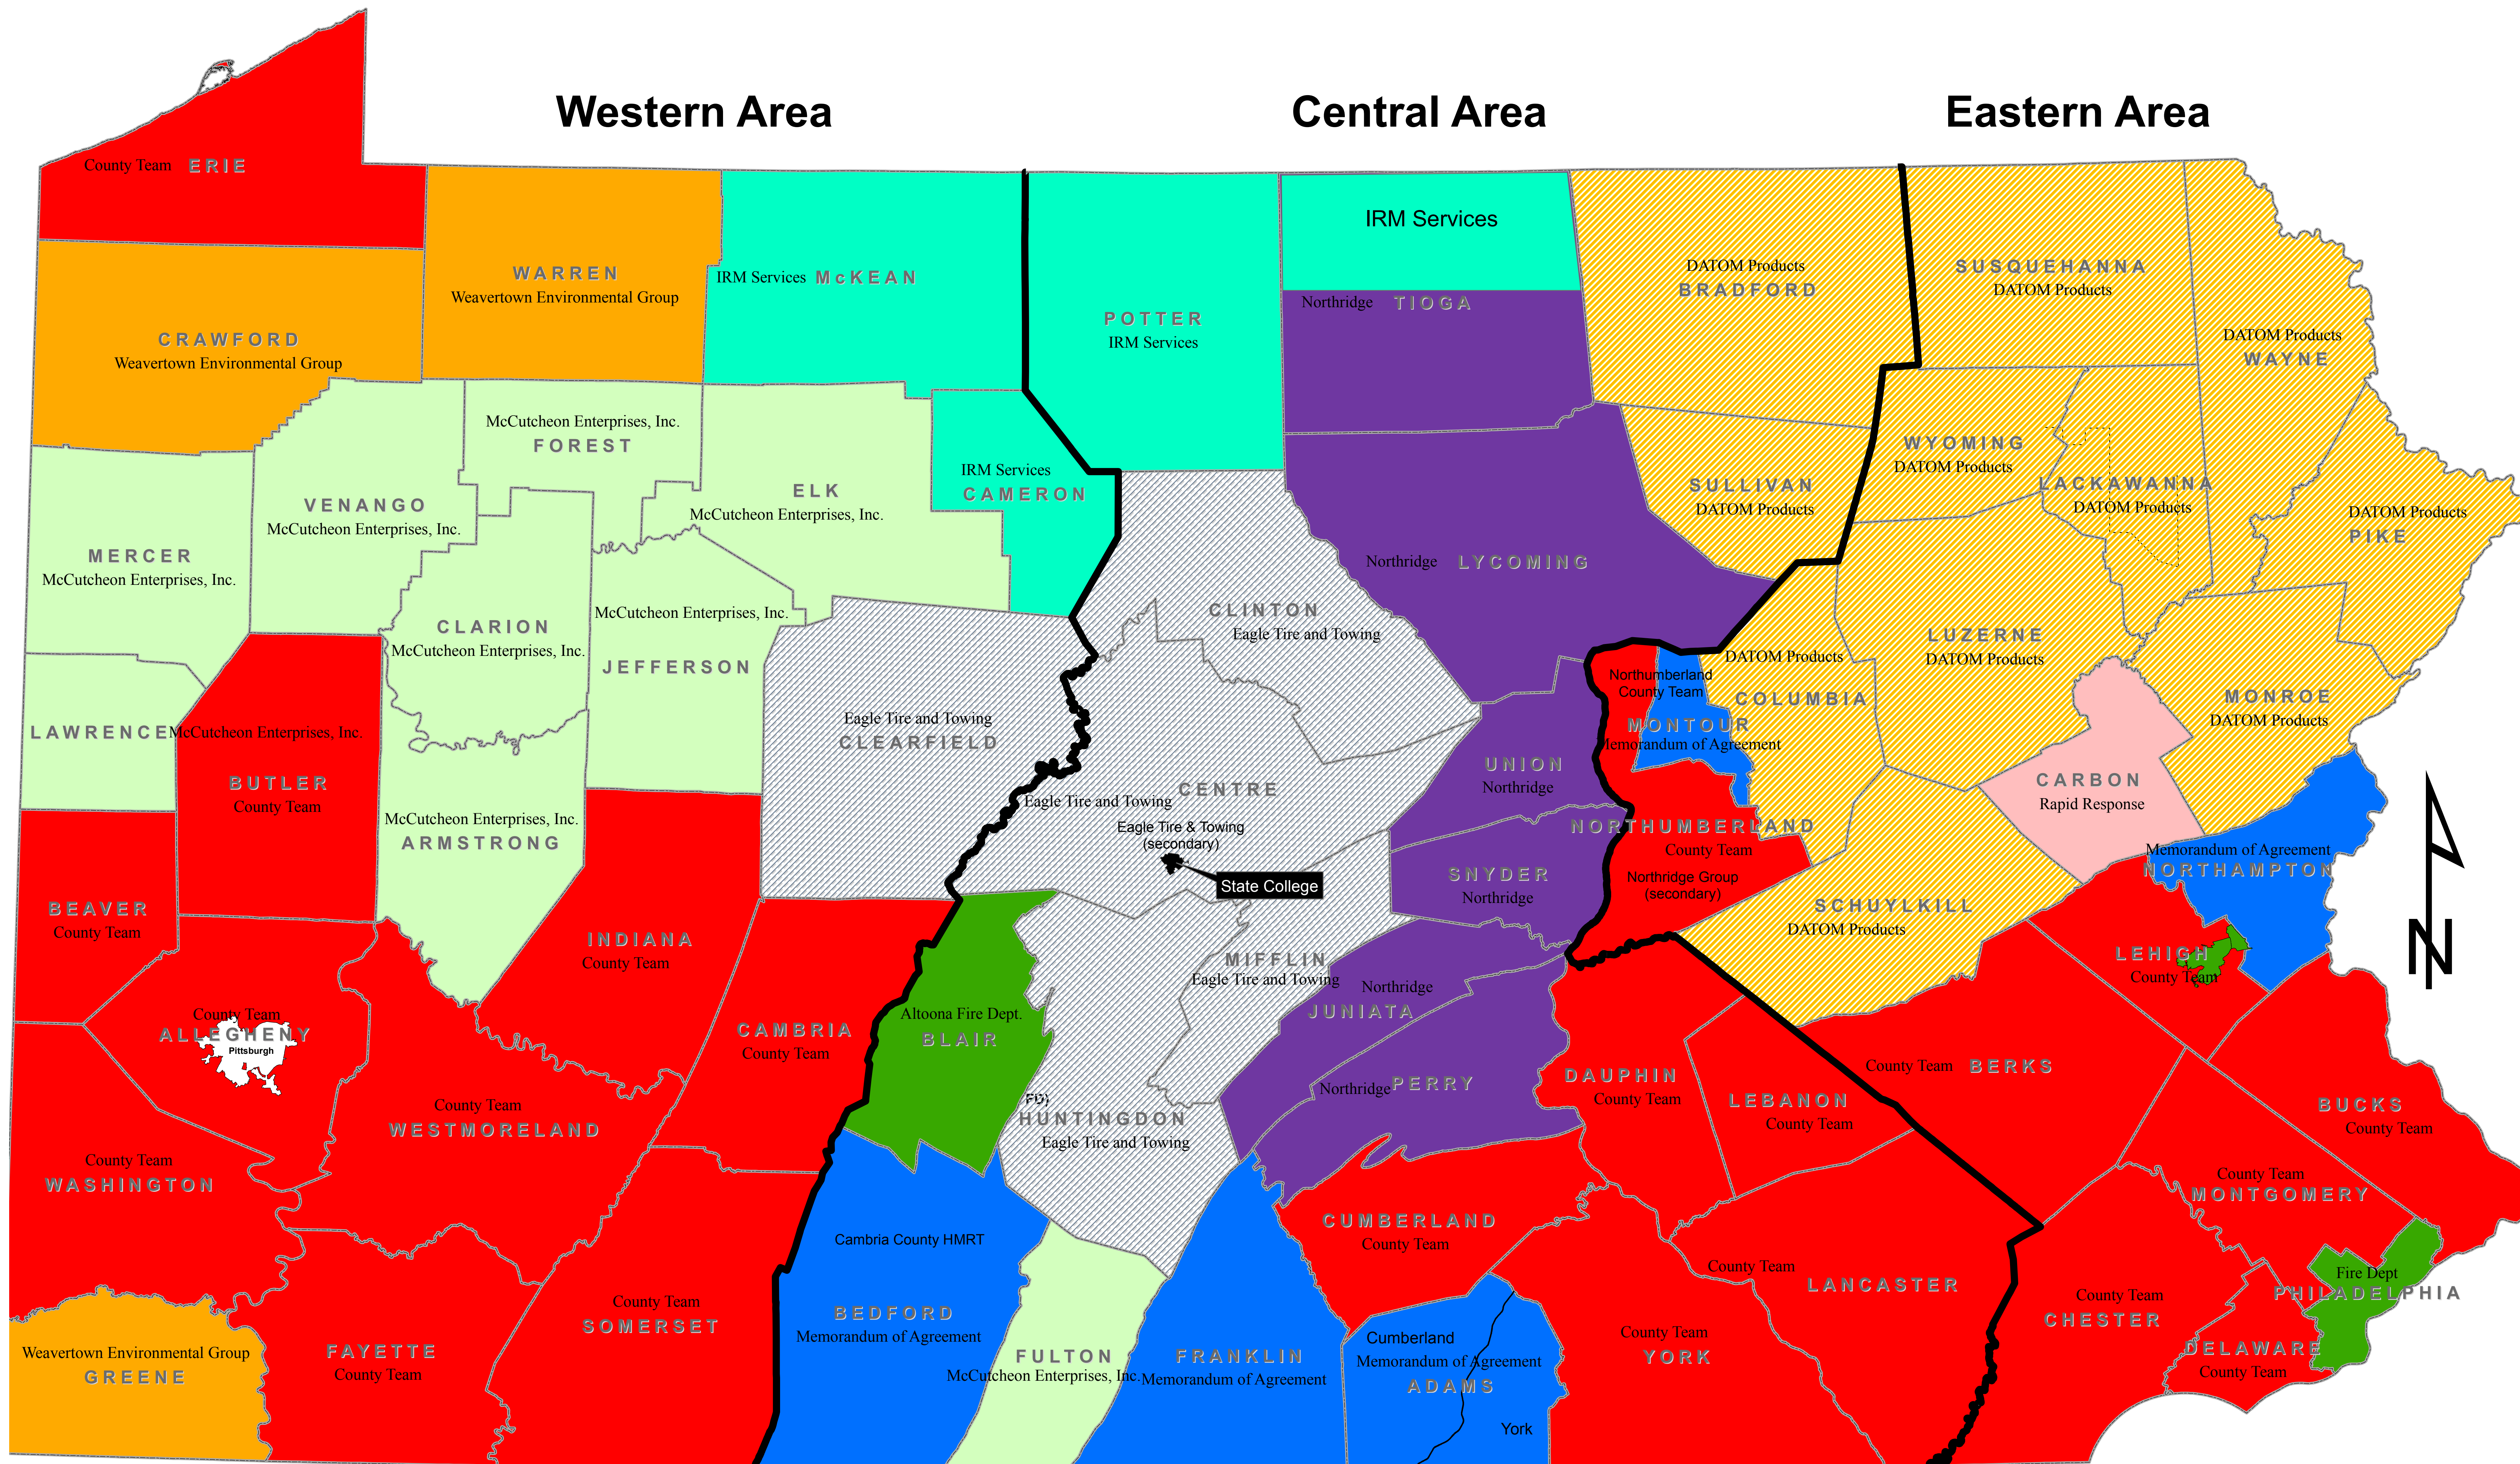

Scale 1:500,000

Updated: 8/5/19

Legend
HAZMAT Response Teams

- Northridge
- Pittsburgh
- PSU Hazmat Response Team
- Rapid Response
- Environmental Product Services
- County Team
- Eagle Tire and Towing
- IRM Services
- McCutcheon Enterprises, Inc.
- Weavertown Environmental Group
- DATOM Products
- Fire Dept or Volunteer Org
- Memorandum of Agreement